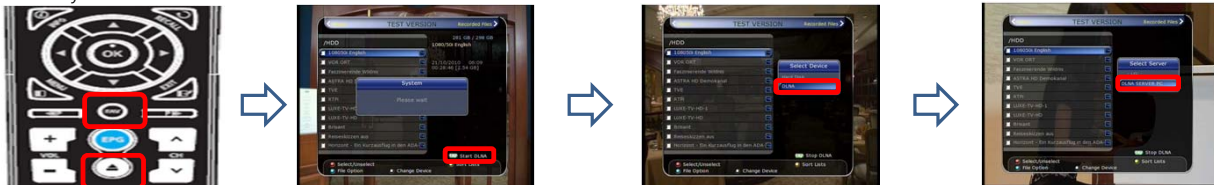

6. DMP (DLNA Media Player)

Press Playlist button and then FAV button on RCU.