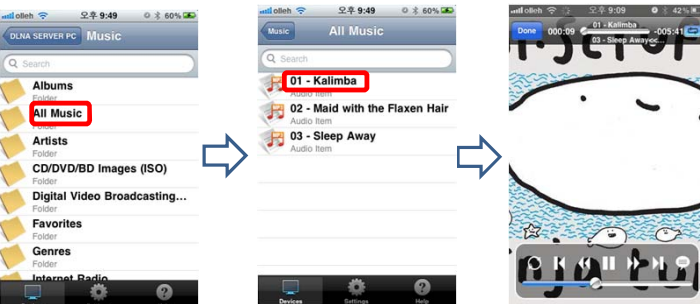

## 6. DMP (DLNA Media Player)

Press Playlist button and then FAV button on RCU.

Video share

Audio share

Picture share

7. Airplayer on iPhone (DMP)

You need to find Wi-Fi connection which is using same internal Network as PC and Set Top Box.

FREE TV+ Media Ser...  
: it shows Server of Set Top Box

DLNA SERVER PC  
: it shows Server of PC

Video share

Audio share

Picture share