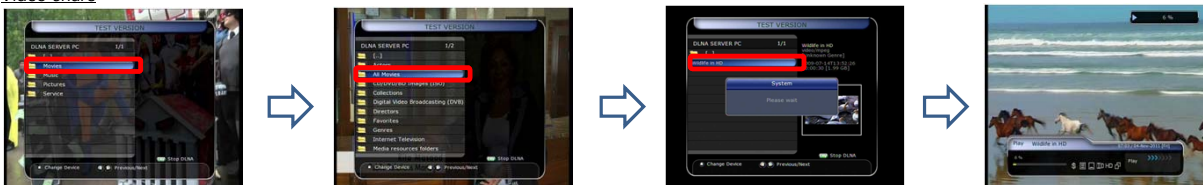

Video share