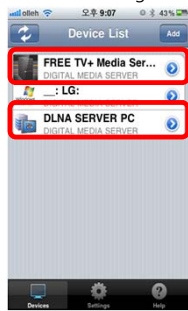

## 6. DMP (DLNA Media Player)

Press Playlist button and then FAV button on RCU.

Video share

Audio share

Picture share

7. Airplayer on iPhone (DMP)

You need to find Wi-Fi connection which is using same internal Network as PC and Set Top Box.

FREE TV+ Media Ser...  
: it shows Server of Set Top Box

DLNA SERVER PC  
: it shows Server of PC

Video share

Audio share

Picture share