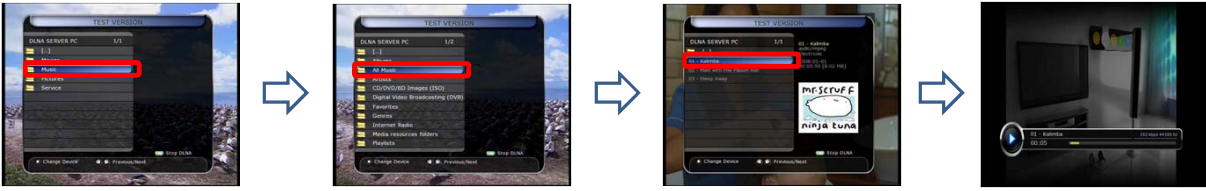

## 6. DMP (DLNA Media Player)

Press Playlist button and then FAV button on RCU.

Video share

Audio share

Picture share

7. Airplayer on iPhone (DMP)

You need to find Wi-Fi connection which is using same internal Network as PC and Set Top Box.