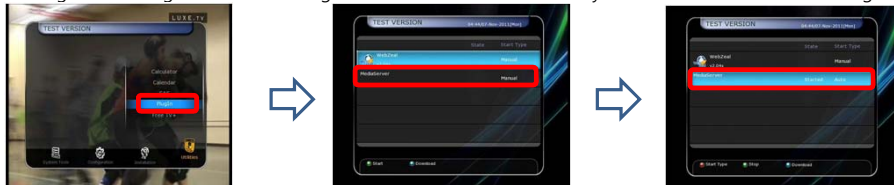

5. DMS (DLNA Media Server)

Please go to the Plugin Menu and change state MediaServer as Started by Green button on RCU and change Start Type as Auto by Red button.