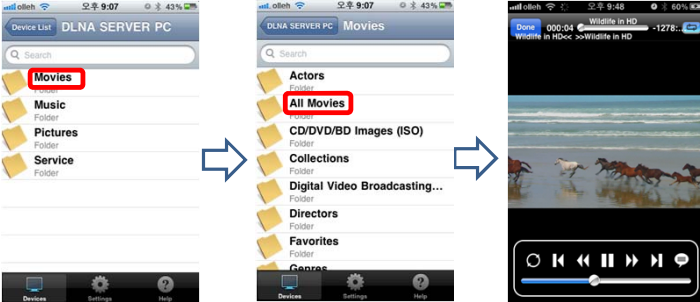

## 6. DMP (DLNA Media Player)

Press Playlist button and then FAV button on RCU.

Video share

Audio share

Picture share

7. Airplayer on iPhone (DMP)

You need to find Wi-Fi connection which is using same internal Network as PC and Set Top Box.

FREE TV+ Media Ser...  
: it shows Server of Set Top Box

DLNA SERVER PC  
: it shows Server of PC

Video share

Audio share

Picture share